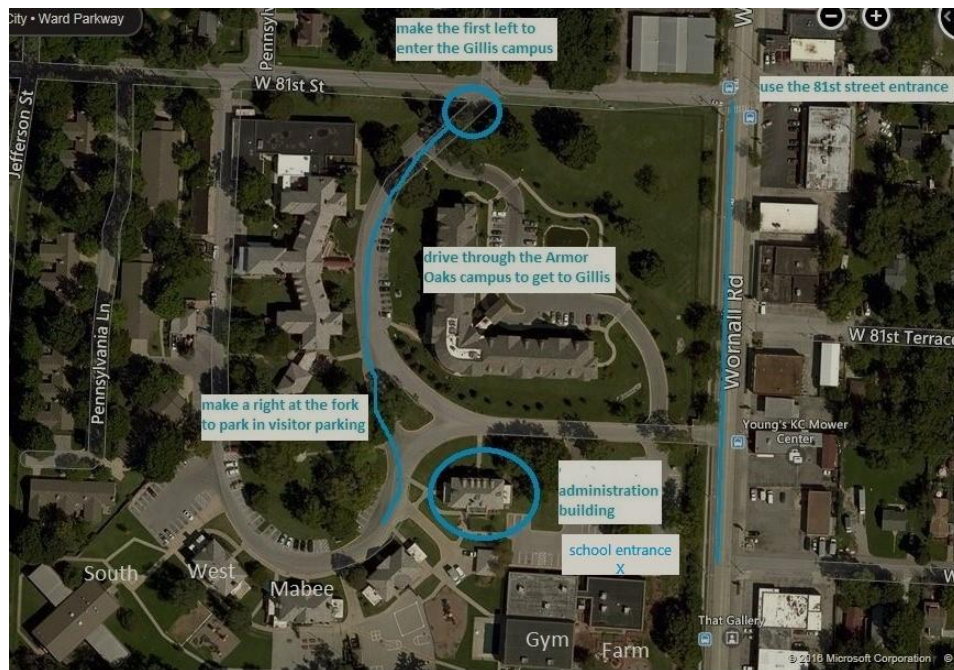

Cornerstones of Care – Gillis Campus Directions

Cornerstones of Care Gillis Campus
8150 Wornall Road
Kansas City MO 64114

Enter the campus off 81st Street, a half-block west of Wornall Road. Proceed through the gate and pass the Armor Oaks campus. Follow the drive to the right for parking or to the left for parking in the school lot. Enter the Loose Administration Building from the main entrance on the north side of the building to check-in with reception.

Loose Administration Building

Partnering for *safe* and *healthy* communities.

300 E 36th Street, Kansas City, MO 64111 • 1-844-824-8200 • cornerstonesofcare.org